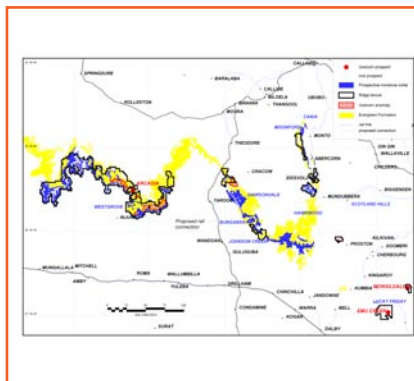

# Ridge Exploration

Iron Ore | Uranium | Huge Area

Excellent access to  
road, rail, water and  
3 ports

Iron Ore - Eastern Queensland

Iron Ore  
(sedimentary type)  
& Uranium

Comprehensive  
tenement package  
~7,000km<sup>2</sup>

Outcrop of laterite above Permian

Very early  
exploration -  
discoveries just  
beginning

Major Iron Ore  
targets within the  
Evergreen Formation  
rocks

**D'AGUILAR**  
GOLD LIMITED

**For more information contact:**